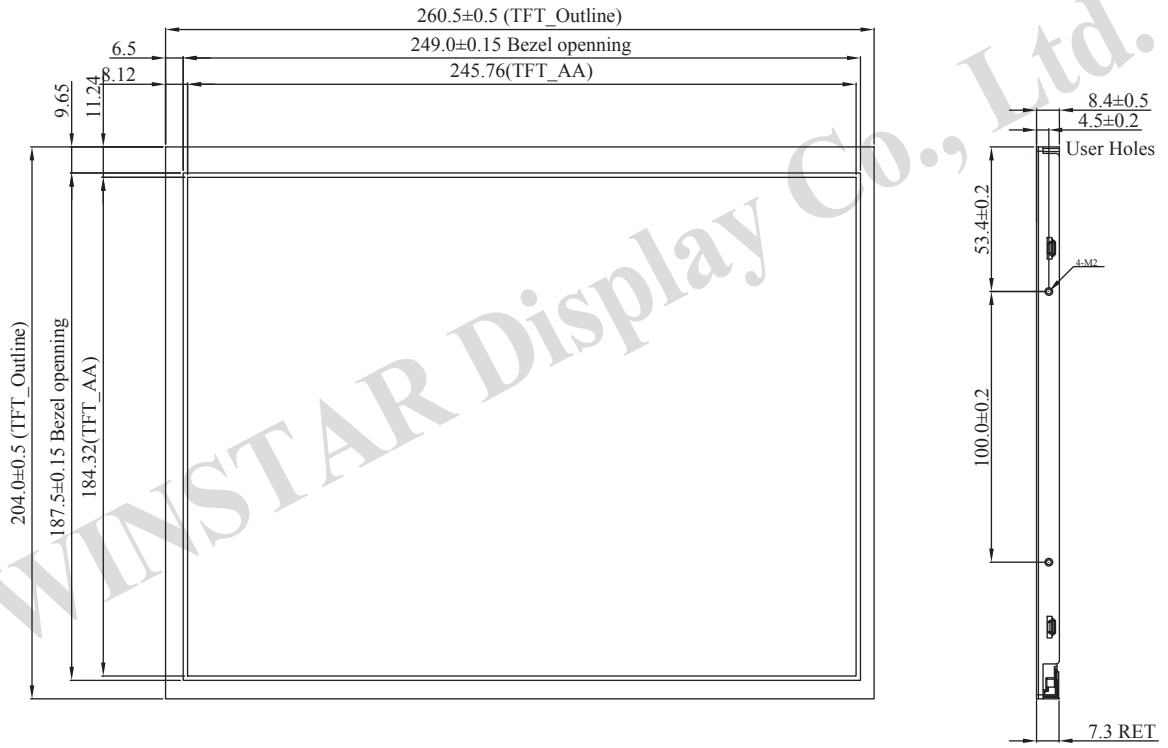

WF121A Graphic 1024x768 dots

Dimension drawing

TFT
type