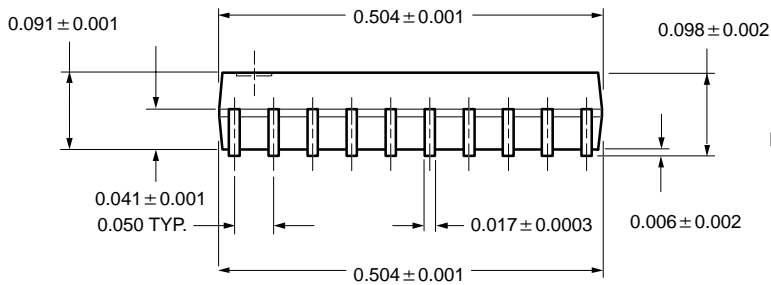

**SOIC (WIDE-BODY): 20-LEAD**

ECN: S-03946—Rev. C, 09-Jul-01  
DWG: 5848

All Dimensions In Inches.