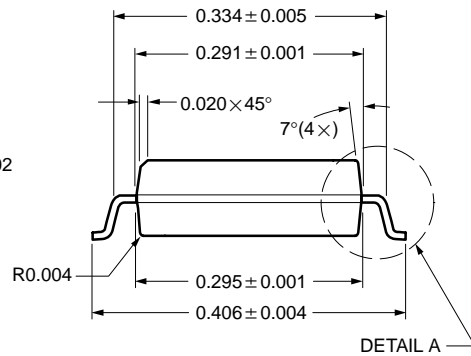

**SOIC (WIDE-BODY): 20-LEAD**

ECN: S-03946—Rev. C, 09-Jul-01  
DWG: 5848

All Dimensions In Inches.