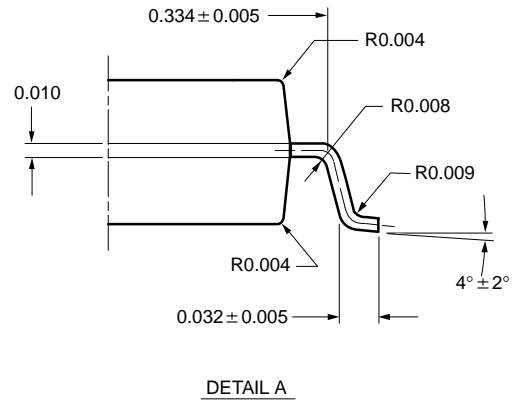

**SOIC (WIDE-BODY): 20-LEAD**

ECN: S-03946—Rev. C, 09-Jul-01  
DWG: 5848

All Dimensions In Inches.