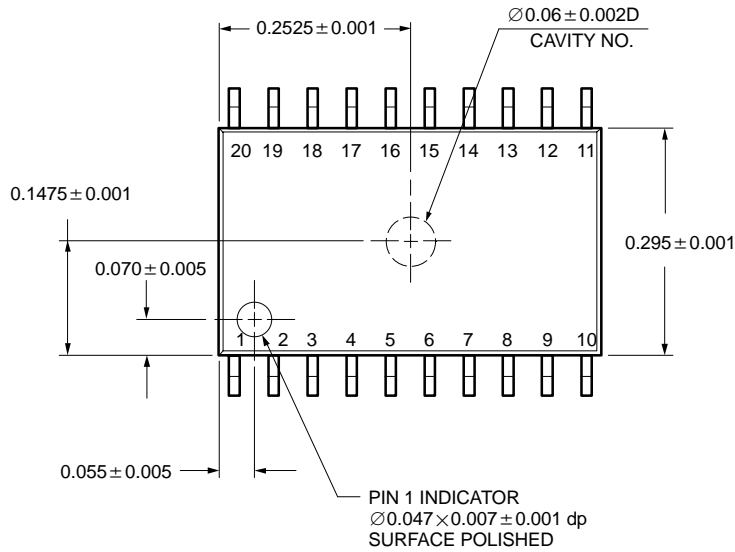

**SOIC (WIDE-BODY): 20-LEAD**

ECN: S-03946—Rev. C, 09-Jul-01  
DWG: 5848

All Dimensions In Inches.